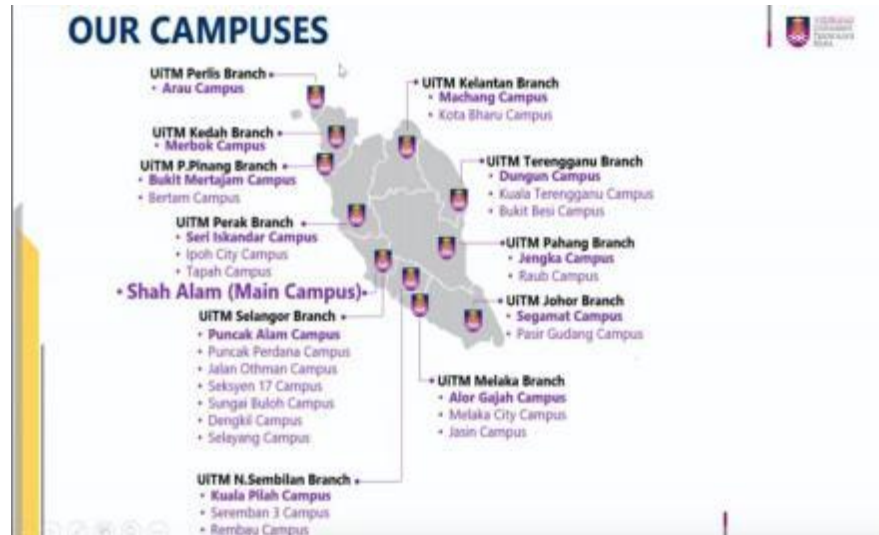

巢湖學院
Chaohu University

اَللّٰهُمَّ سَبِّحْهُ تَكْوِيْلًا وَمَبَادِئًا
UNIVERSITI
TEKNOLOGI
MARA

项目简介

一. 学校简介

成立于 1956

玛拉工艺大学

地理位置

大学设施

商业与管理系列

二. 日程安排

Day	Module & Topics	
1	Malaysia & Culture	Malaysia at a glance - Demographic & Historical Background of Malaysia Opening Program Welcoming remarks & Ice breaking Sharing on the demographic & historical background of Malaysia Break Experience session
2	University Tour	Exploring Education in Malaysia University Visitation to University Main Hall Sharing on University Environment, Facilities, Programs and etc. Uni-Tour Uni- student one day experience
3	English Enhancement Course	Rock it with English - Speaking Skills (Essentials of Communication) Visitation to Language Department Sharing on the essential communication skills Practice session Break Session continue with video Hands-on activities
4	Malaysia & Culture	Experience Malaysia - Traditional Costumes & Festivals Visitation to Traditional Cultural Spot Costumes Dances Festival Sharing Food Experience Hand-ons activities
5	Practical Academic Skills	Let' s find the Differences? - Differences between Cultures & Academic between China & Malaysia Sharing session Video Presentation Student' s Sharing session Q & A session
6	English Enhancement Course	Hi Let' s Talk - Speaking Skills (Interpersonal Communication) Sharing on the tips of interpersonal Communication Do' s & Don' t Practice & Hands-on
7	Malaysia Heritage	Unexplored Beauty - Interactive Malay Culture Program Interaction activity Cultural Dance Experience Senior Meet & Greet Session
8	Practical Academic Skills	Spot Me! - Academic Writing Skills Ma Shaz Fin exam
9	Malaysia Heritage	Hands-on Cuti-cuti Malaysia - Exploring heritage site Visitation to Heritage Spot Experience Historical Sharing Food Experience
10	Community Work	SHARE before say BYE BYE - Group presentation, community engagement Group performance Uni- community work Closing Ceremony